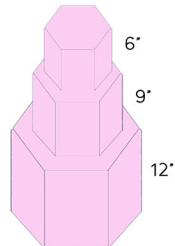

A Cake Life

Hexagon Cakes

1-tier Hexagon, serves 12
BC starting at \$48,
Fondant at \$66

1-tier Hexagon, serves 28
BC starting at \$112,
Fondant at \$154

1-tier Hexagon, serves 56
BC starting at \$224,
Fondant at \$308

2-tier Hexagon, serves 40
BC starting at \$160,
Fondant at \$220

2-tier Hexagon, serves 84
BC starting at \$336,
Fondant at \$462

3-tier Hexagon, serves 90
BC starting at \$360,
Fondant at \$495

A Cake Life Round Cakes